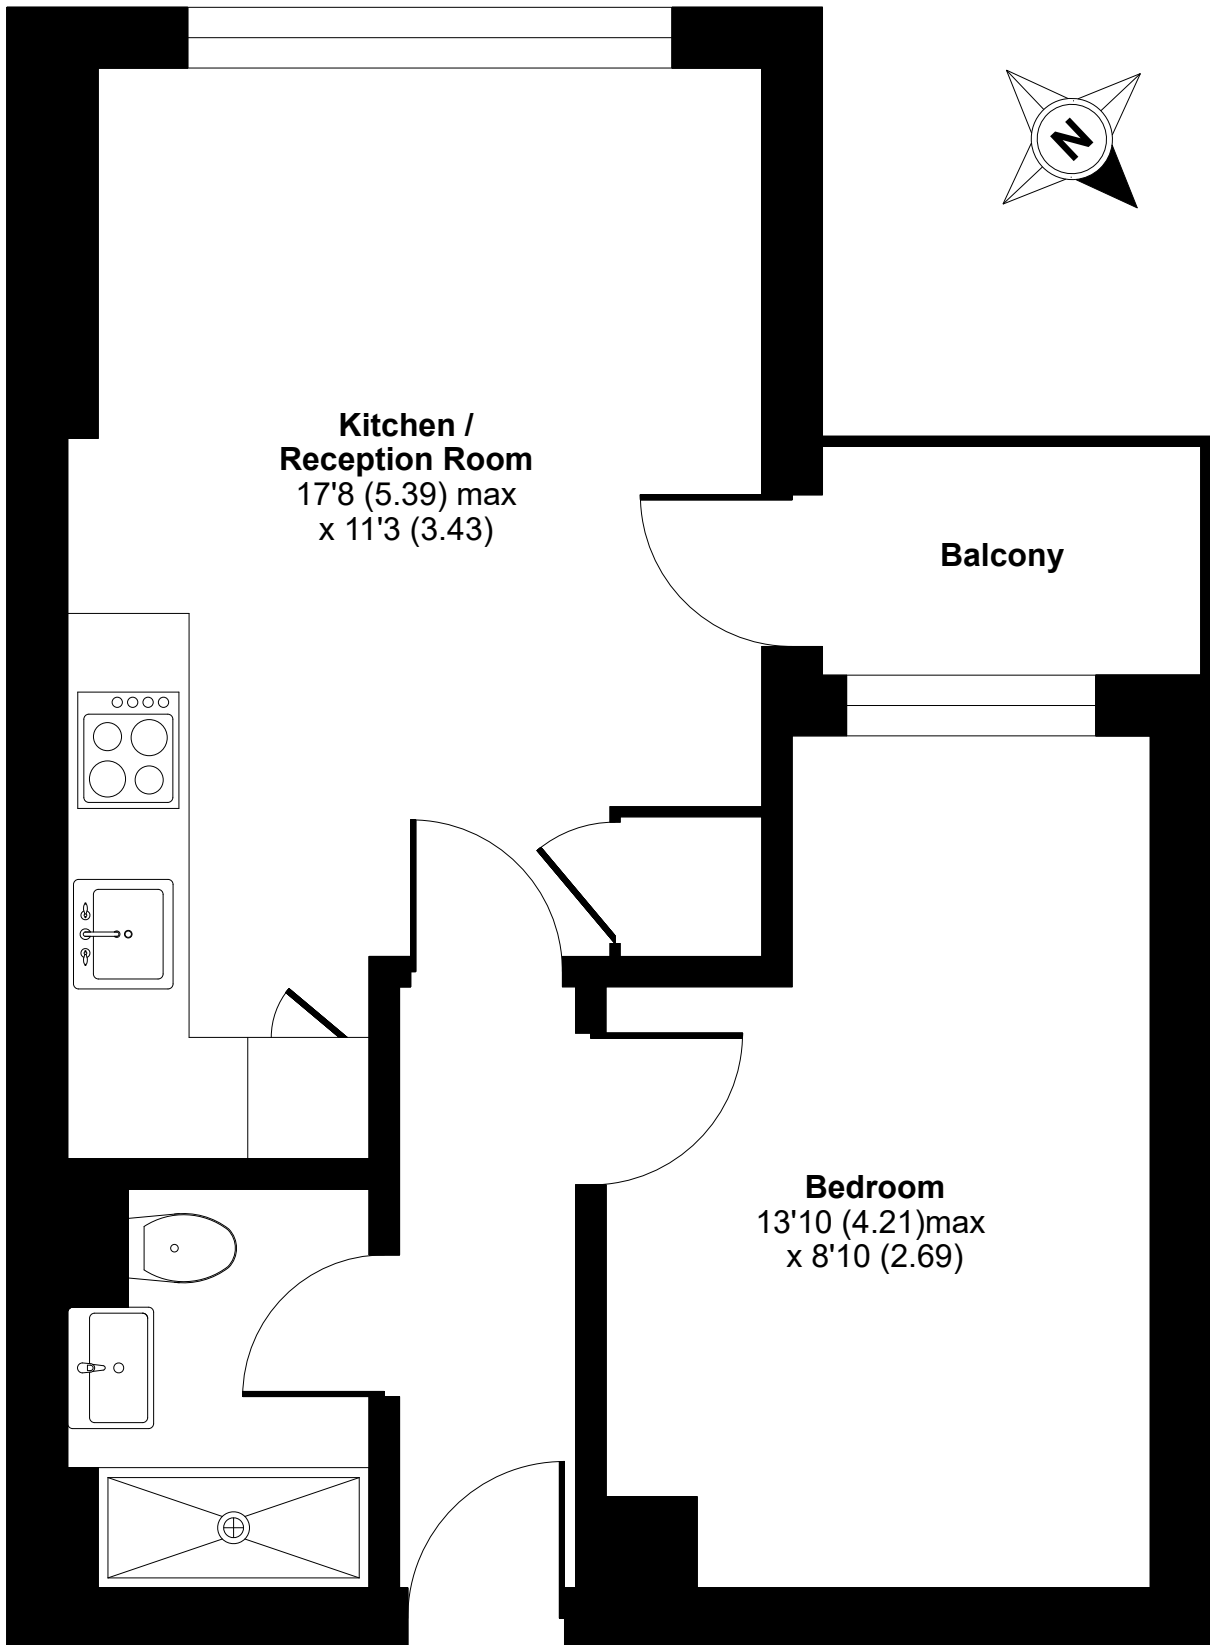

Wellington Road, London, SW19

Approximate Area = 364 sq ft / 33.8 sq m

For identification only - Not to scale

FIRST FLOOR